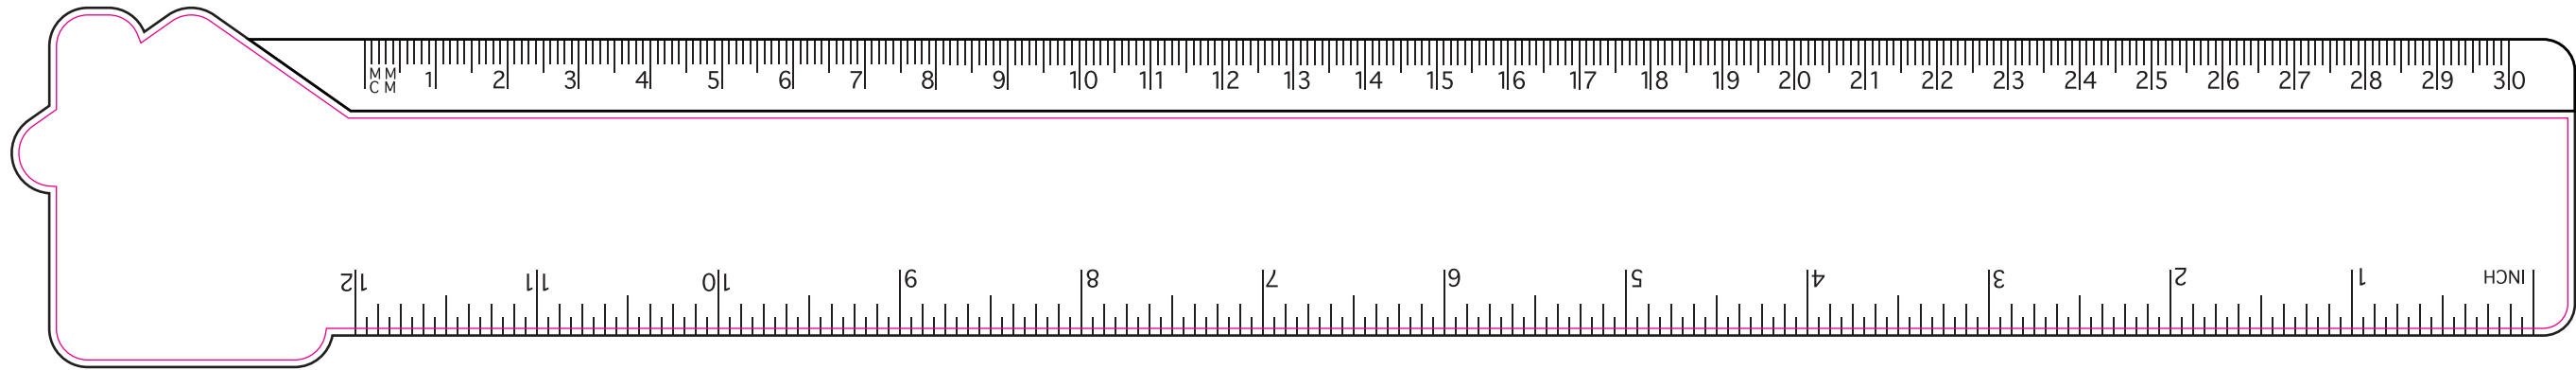

RU1204 - House Shaped 12inch Ruler - White

Product Dimension(mm): 359x50

Minimum Print Restrictions (Digital)

Line thickness (0.2mm)

Reversed Line (0.2mm)

Text (3pt)

A E I O U

Reversed Text (4pt)

A E I O U

Any lines or text below these restrictions will result in a loss of detail when printed

Actual Artwork Size(s):

Artwork = - - - - -

Please read carefully:

N/A

Available Print Area(s):

— Digital = 357x48mm